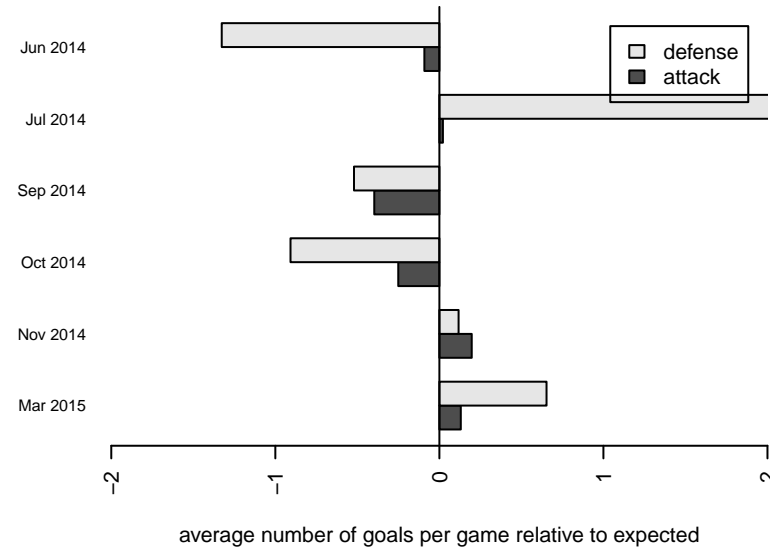

Performance relative to 13 month average