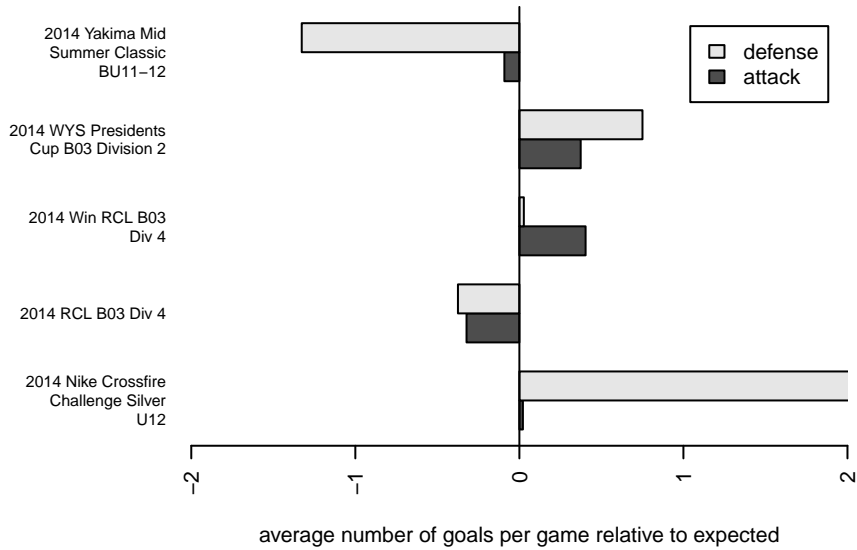

## Crossfire Yakima B03

Crossfire Yakima  
 Yakima, WA  
 B03 total strength=344  
 attack=0.29 defense=0.15  
 fall league = RCL B03 Div 4  
 spr league = Win RCL B03 Div 4  
 notes= 3RSC 2013, xFire 2014; Cenicerros 201.

alt names used:  
 Crossfire Yakima – Cenicerros B11  
 Crossfire Yakima – Cenicerros B11  
 Crossfire Yakima – Cenicerros B11

Venues played:  
 2014 Yakima Mid Summer Classic BU11–12  
 2014 Nike Crossfire Challenge Silver U12  
 2014 RCL B03 Div 4  
 2014 Win RCL B03 Div 4  
 2014 WYS Presidents Cup B03 Division 2

**attack and defense variance (black dot)  
relative to other teams  
and top 10 in region**

**attack and defense rating  
relative to others at age  
and all opponents in last 13 months**

**Performance relative to 13 month average**