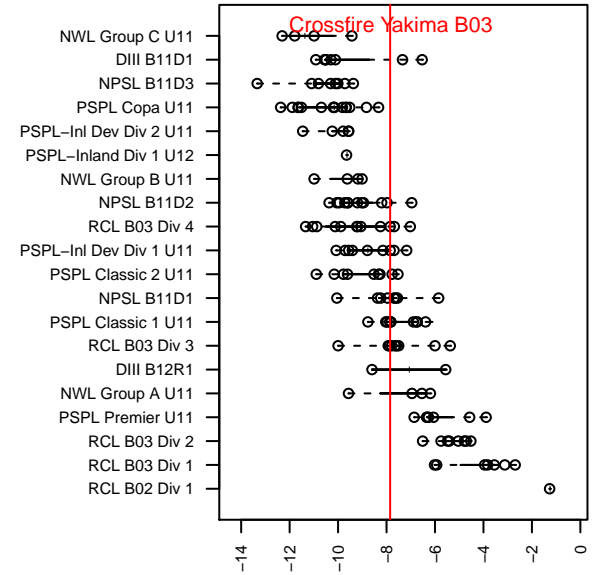

## Crossfire Yakima B03

Crossfire Yakima  
 Yakima, WA  
 B03 total strength=344  
 attack=0.29 defense=0.15  
 fall league = RCL B03 Div 4  
 spr league = Win RCL B03 Div 4  
 notes= 3RSC 2013, xFire 2014; Cenicerros 201.

alt names used:  
 Crossfire Yakima – Cenicerros B11  
 Crossfire Yakima – Cenicerros B11  
 Crossfire Yakima – Cenicerros B11

Venues played:  
 2014 Yakima Mid Summer Classic BU11–12  
 2014 Nike Crossfire Challenge Silver U12  
 2014 RCL B03 Div 4  
 2014 Win RCL B03 Div 4  
 2014 WYS Presidents Cup B03 Division 2

**attack and defense variance (black dot)  
relative to other teams  
and top 10 in region**

**attack and defense rating  
relative to others at age  
and all opponents in last 13 months**

**Performance relative to 13 month average**