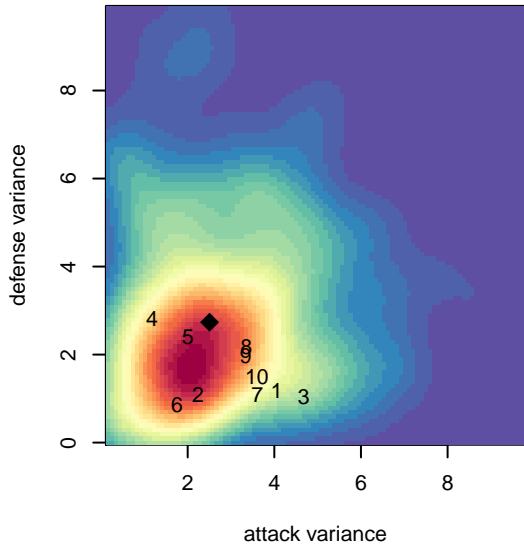

## Crossfire Yakima B03

Crossfire Yakima  
 Yakima, WA  
 B03 total strength=344  
 attack=0.29 defense=0.15  
 fall league = RCL B03 Div 4  
 spr league = Win RCL B03 Div 4  
 notes= 3RSC 2013, xFire 2014; Cenicerros 201.

**attack and defense variance (black dot)  
relative to other teams  
and top 10 in region**

**attack and defense rating  
relative to others at age  
and all opponents in last 13 months**

**Performance relative to 13 month average**