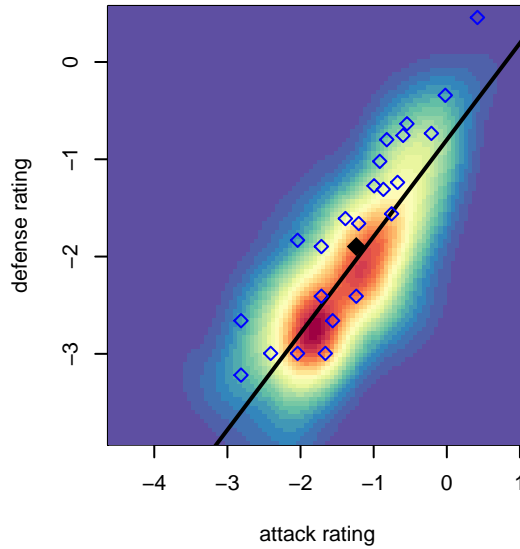

## Crossfire Yakima B03

Crossfire Yakima  
 Yakima, WA  
 B03 total strength=344  
 attack=0.29 defense=0.15  
 fall league = RCL B03 Div 4  
 spr league = Win RCL B03 Div 4  
 notes= 3RSC 2013, xFire 2014; Cenicerros 201.

alt names used:  
 Crossfire Yakima – Cenicerros B11  
 Crossfire Yakima – Cenicerros B11  
 Crossfire Yakima – Cenicerros B11

Venues played:  
 2014 Yakima Mid Summer Classic BU11–12  
 2014 Nike Crossfire Challenge Silver U12  
 2014 RCL B03 Div 4  
 2014 Win RCL B03 Div 4  
 2014 WYS Presidents Cup B03 Division 2

**attack and defense variance (black dot)  
relative to other teams  
and top 10 in region**

**attack and defense rating  
relative to others at age  
and all opponents in last 13 months**

**Performance relative to 13 month average**