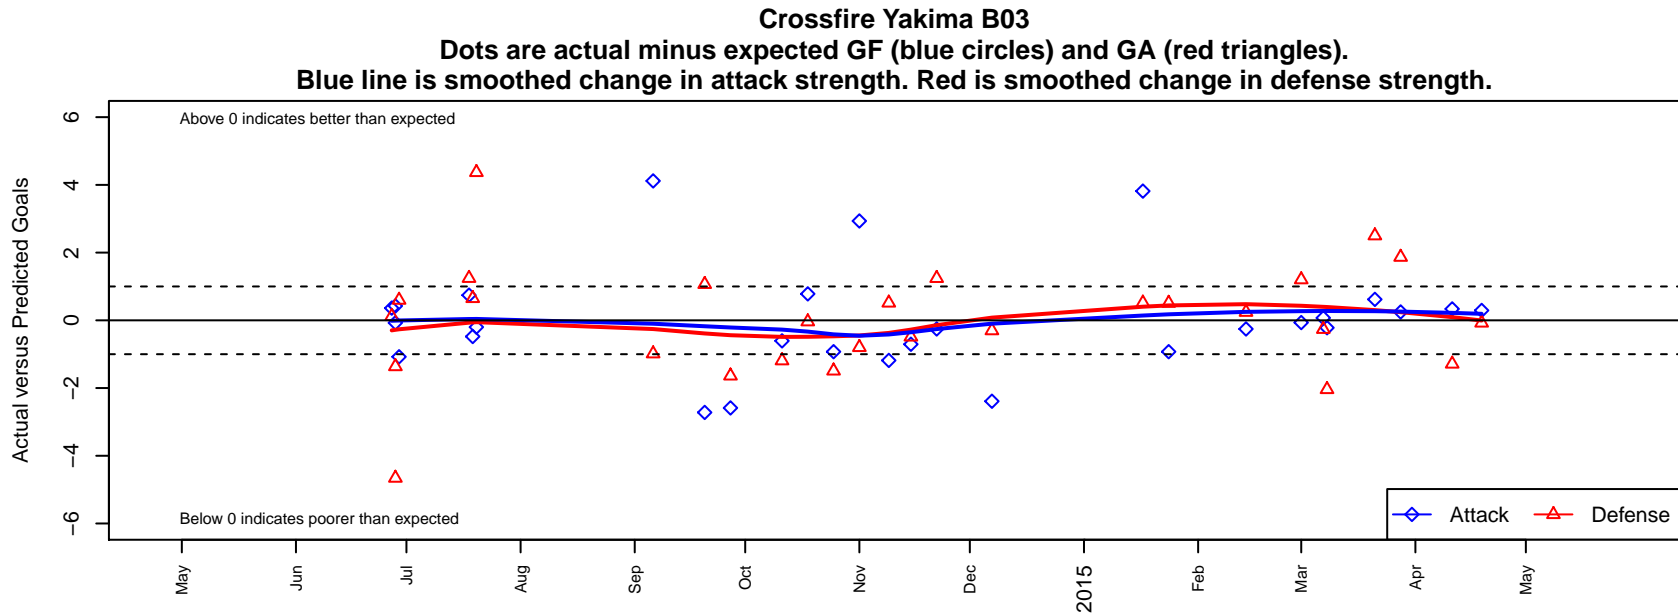

## Crossfire Yakima B03

Crossfire Yakima  
 Yakima, WA  
 B03 total strength=344  
 attack=0.29 defense=0.15  
 fall league = RCL B03 Div 4  
 spr league = Win RCL B03 Div 4  
 notes= 3RSC 2013, xFire 2014; Cenicerros 201.

**attack and defense variance (black dot)  
relative to other teams  
and top 10 in region**

**attack and defense rating  
relative to others at age  
and all opponents in last 13 months**

**Performance relative to 13 month average**